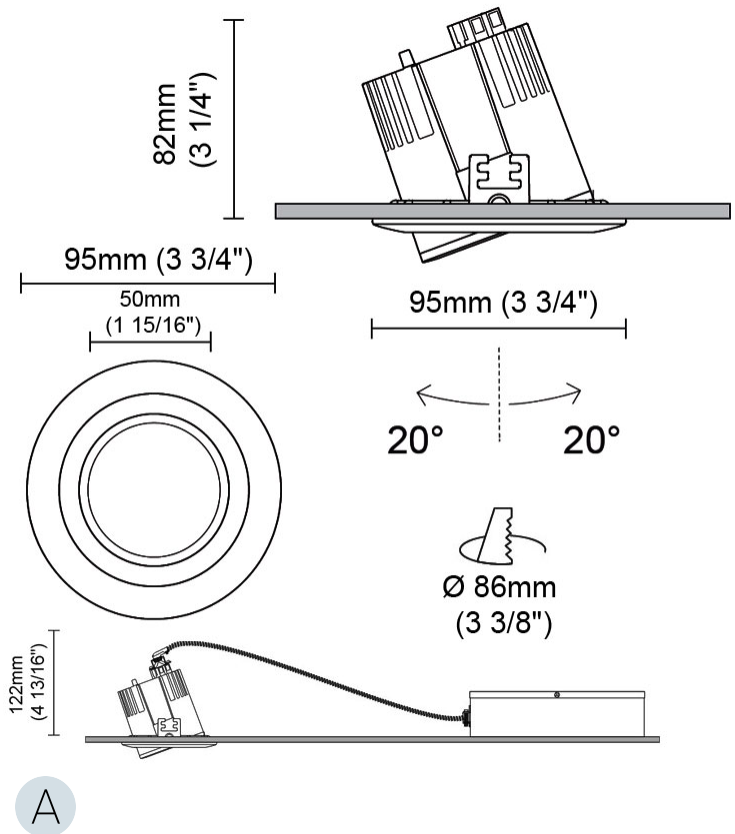

GENERAL

Series: Dixit
Subseries: Dixit RA8
Brand: Ivela
Division: Architectural
Mounting Type: Recessed
Mounting Location: Ceiling
Subcategory: Downlight

PHYSICAL

Shape: Round
Diameter (mm): 95
Diameter (in): 3 3/4
Height (mm): 82
Height (in): 3 1/4
Min. Recessing Depth (mm): 122
Min. Recessing Depth (in): 4 13/16
Light Distribution: Adjustable / Direct
Weight (kg): 0.4
Weight (lbs): 0.88
Diffuser: Clear Polycarbonate
Fixture Finish: MWH
Fixture Material: Aluminum Die Cast
Cut-out Measurements: 86mm / 3 3/8"

ELECTRICAL

Lamp Type: LED
Total Output Wattage (W): 9 / 12
Dimming: Tri-Mode (Non-Dimming and Phase Dimming (120Vac only) and 0-10V Dimming)
Driver Included: No
Driver Location: Recessed Housing
Driver Type: Constant Current - Universal
Driver Class: Class 2
Input Voltage (V): 120 - 277
Constant Current (MA): 250 / 350

LED

Number of LEDs: 1
Color Temperature (°K): 2700 / 3000 / 4000
Max. Delivered Lumen (lm): 1096 / 1447
CRI: >80 CRI
Efficiency (%): 87.7
Lamp Life (hrs): 50000
Upon Request: 3500K upon request

OPTICAL

Optic°: 26
Beam Angle: Symmetric
Adjustability: Tilt ±20°
Upon Request: Optic 45° (mirror-metallized) / 65° (white)

RATINGS AND CERTIFICATIONS

Certified By: Certified for North American Standards
IP rating: IP20
IK Rating: IK08
Glare Rating: ≤ 19